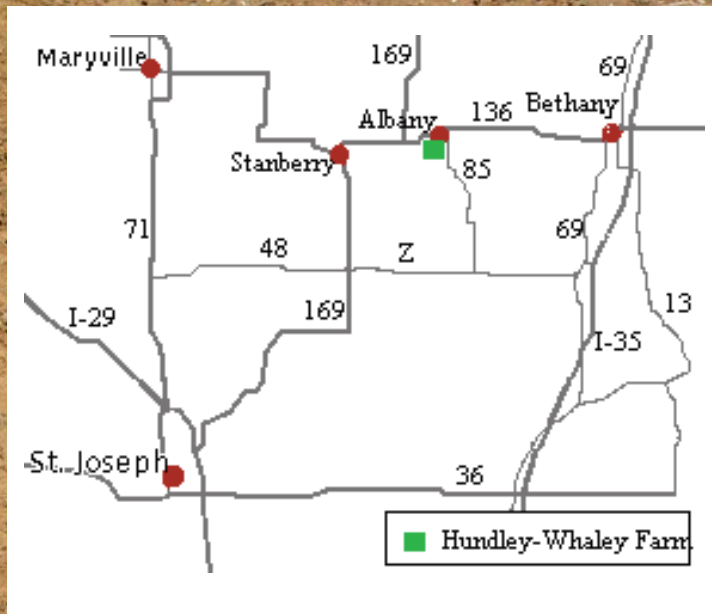

Join Us for the August 29 Drainage Field Day

On August 29, Missouri LICA members will gather in Albany, MO at the Hundley-Whaley Research Center in Albany, MO to help the University of Missouri College of Agriculture, Food and Natural Resources install a patterned drainage test plot. The event will begin at 9:00am and run into the early afternoon, including tours of the Center's research projects. The Hundley-Whaley Research Center is one of 16 around the state at which the University of Missouri College of Agriculture, Food and Natural Resources conducts research.

Missouri LICA will have a booth on site, promoting our members' services to area farmers. If you would like to help, meet some new customers, and see some of the agricultural research being conducted ... make plans to join us!

Driving Directions:

- ♦ Take Hwy. 136 to Albany
- ♦ In Albany take Hwy. 85 (also called North Hundley Street or Business Rt. 136) South to Bethany St.
- ♦ Go West on Bethany to Birch St.
- ♦ The farm is at the junction of Bethany and Birch.